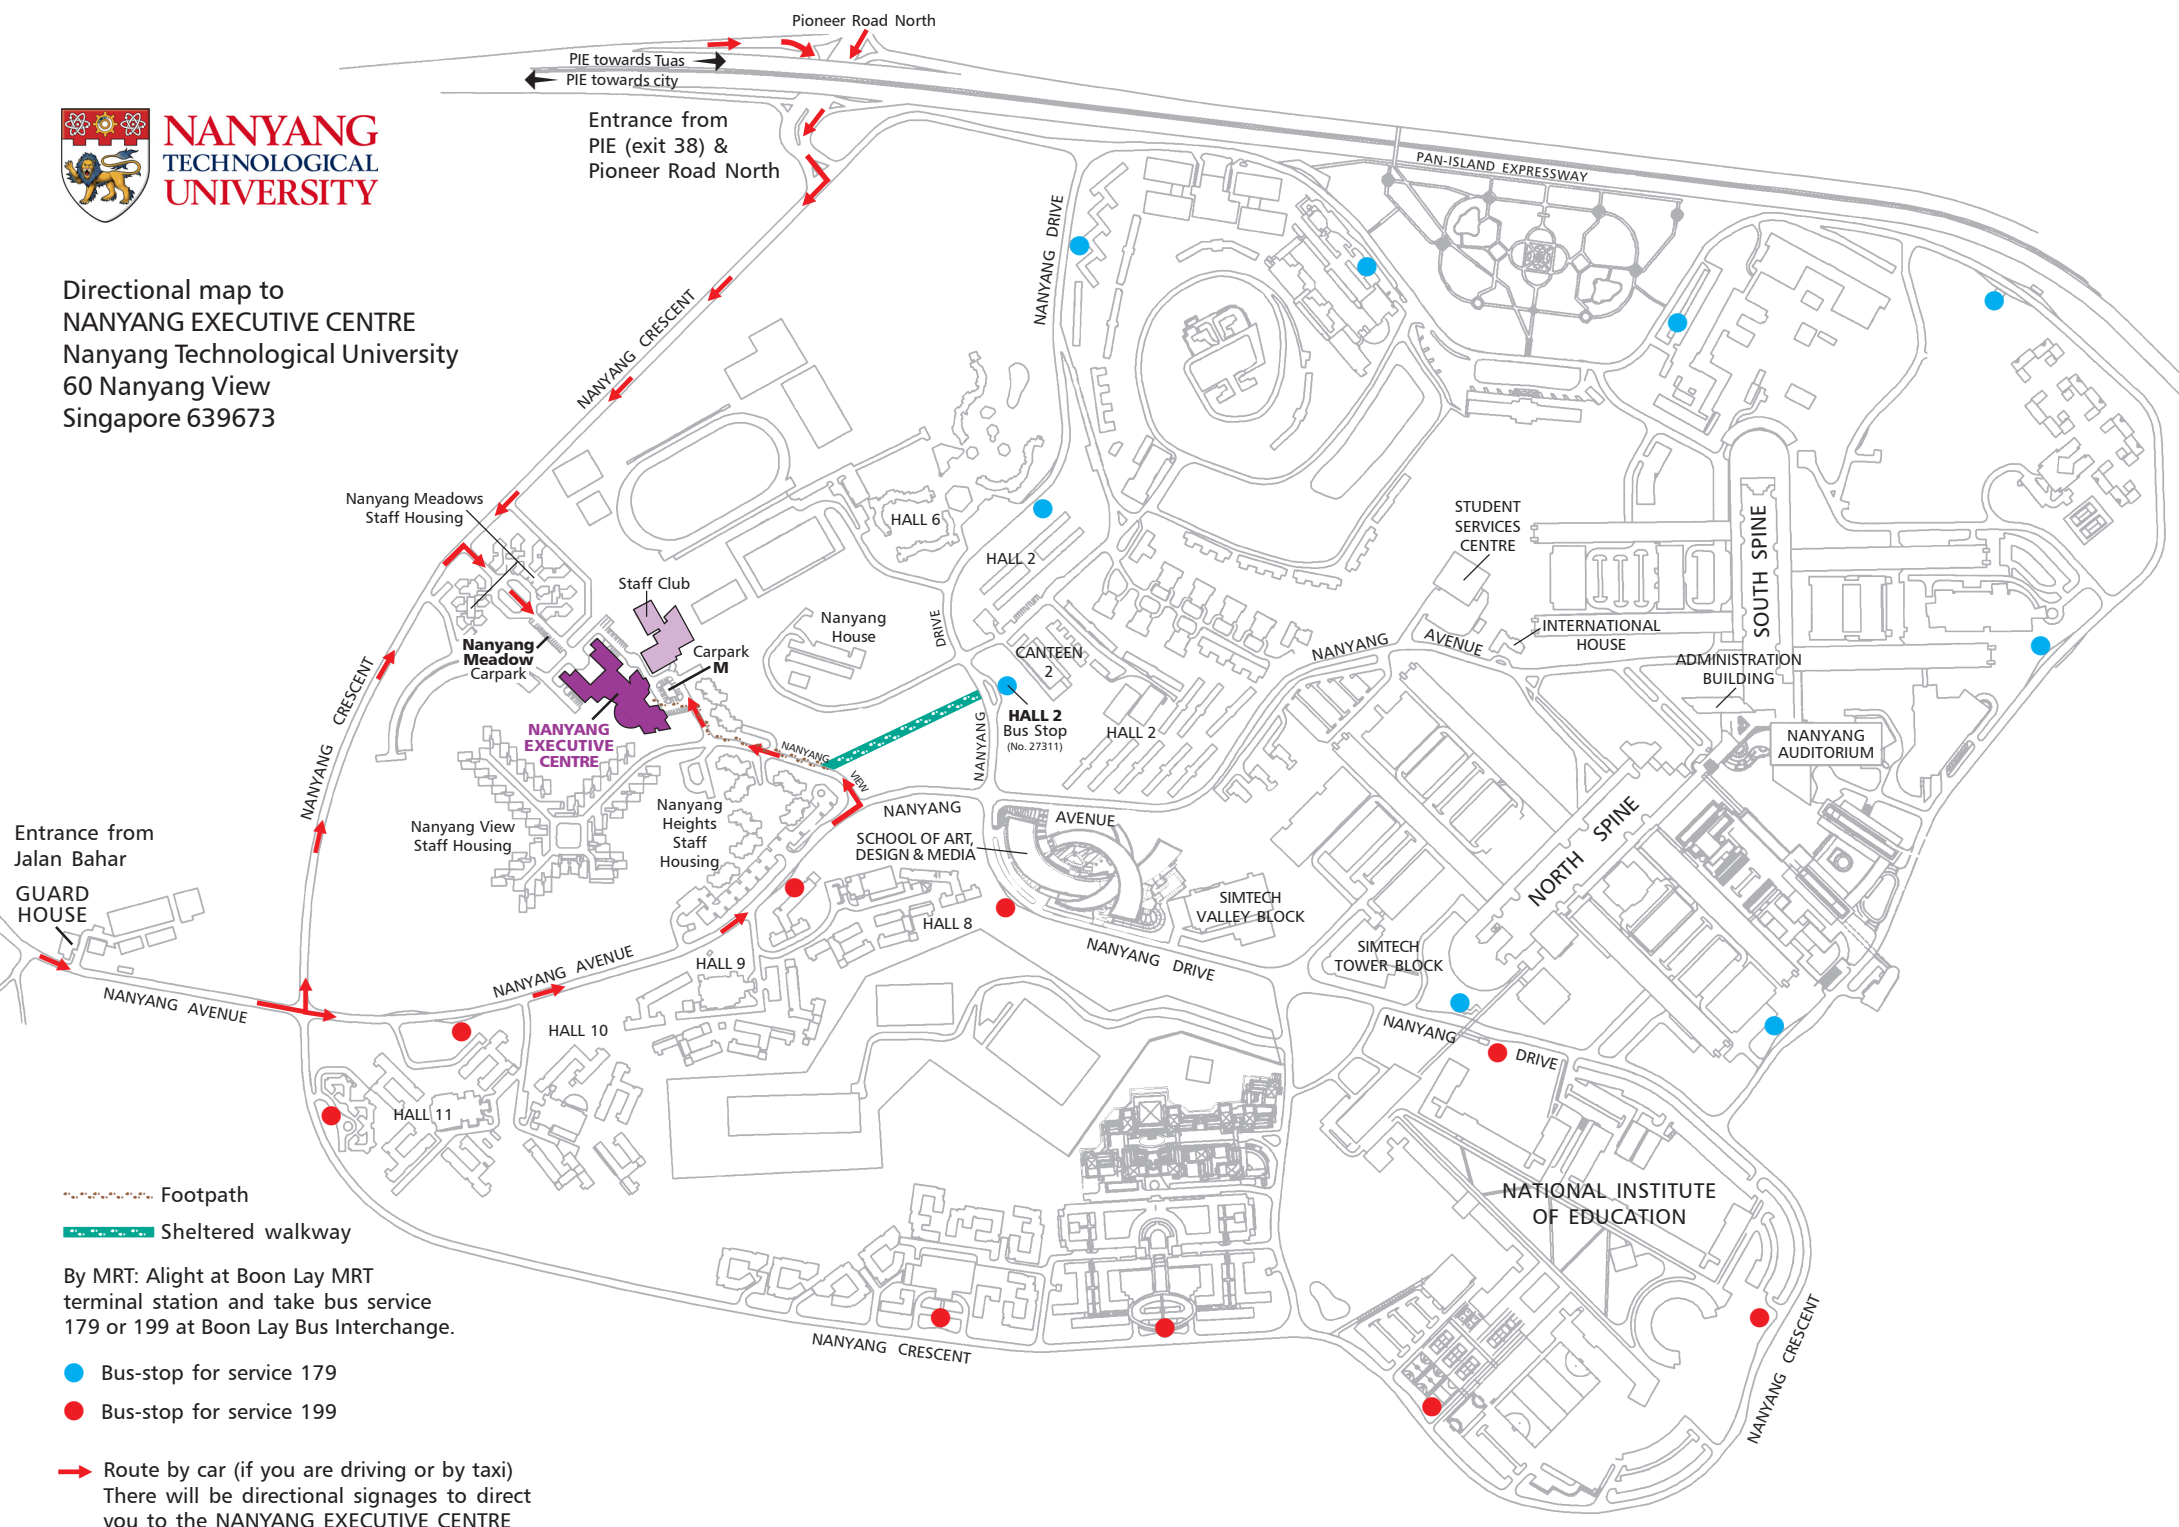

**NANYANG TECHNOLOGICAL UNIVERSITY**

Directional map to  
**NANYANG EXECUTIVE CENTRE**  
 Nanyang Technological University  
 60 Nanyang View  
 Singapore 639673

- Footpath
- Sheltered walkway

By MRT: Alight at Boon Lay MRT terminal station and take bus service 179 or 199 at Boon Lay Bus Interchange.

- Bus-stop for service 179
- Bus-stop for service 199

Route by car (if you are driving or by taxi)  
 There will be directional signages to direct you to the NANYANG EXECUTIVE CENTRE